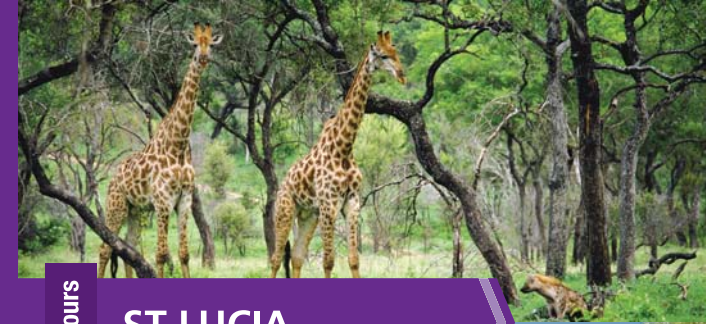

tours

ST LUCIA

- Full Day Hluhluwe-Imfolozi Open Vehicle Safari
- Morning Hluhluwe-Imfolozi Open Vehicle Safari
- Afternoon Hluhluwe-Imfolozi Open Vehicle Safari
- 3 Hours Hluhluwe-Imfolozi Open Vehicle Safari
- St Lucia Turtle Tours (subject to renewal of the tender concession)
- St Lucia Boat Cruise (excluding transport)

Contact our Hluhluwe & St Lucia Office on 071 634 1230 or infohlu@hyltonross.co.za for all tour enquiries and pricing.

Terms and Conditions:

We cannot guarantee the availability, prices and schedule of 3rd party operators. We reserve the right to utilize the services of an alternative service provider. For conditions of charter please contact Hylton Ross Touring or visit www.hyltonross.co.za. Please note that we cannot guarantee any specific animal sightings or interaction with animals as these animals are all in their natural habitat and wild. This also applies to any tour where we advertise interaction with animals in conservation projects. Hylton Ross Touring reserves the right to terminate tour services if children are not behaving properly or causing disturbance. Entrance fees charged by third party service providers may be charged for children under 12 years. Children under 8 years are only permitted on game drives on a private tour, and on certain tours at the discretion of Hylton Ross Touring and third party service providers. Pick up and drop off for all tours is free from certain central areas. Please check when booking tours if your pick up and drop off point is free of charge. In order to qualify for children's rates (when children's rates are available), the child must be accompanied on the tour by 2 adults. Certain tours only operate with a minimum of 2 people. Passenger liability - R200mil